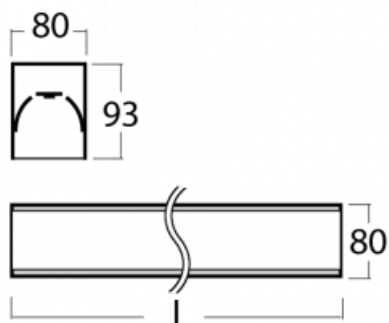

Luminaire

Lina80-S

05S-200I-20GHD/840, S

EPD®

Lina80-S luminaires are available in recessed, surface, suspended or wall mounted versions, including the illuminated corner segments. Lina80-S system luminaire can be used to create different shapes or long lines, with special joints that prevent any light to shine through, creating thus a seamless visual effect, suitable for small offices as well as big halls.

Technical drawing

Type of installation	Recessed, Surface, Wall mounted, Suspended, 3 circuit track
Light distribution	Direct
Luminaire shape	Linear
Colour of the luminaires	Silver
Material	Aluminium
Lifetime	L80/B10 70 000 hours
Warranty	5 years
Description of luminaires	Luminaire recessed/surface/wall mounted/suspended/3 circuit track
Dimensions	1122 mm × 80 mm × 93 mm
Light source	LED MODUL
Type of optical system	Microprisma
Luminous flux*	4490 lm
Colour Temperature	4000 K cool white
Luminous efficacy	103 lm/W
MacAdam Light source	2
Colour rendering index	80
UGR max. X=4H Y=8H, ρ=70,50,20	22.2