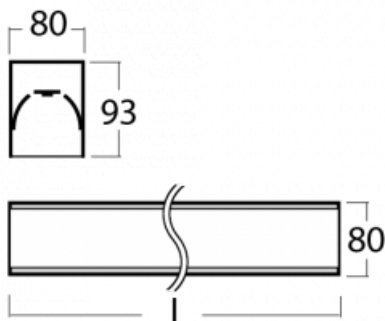

Technical drawing