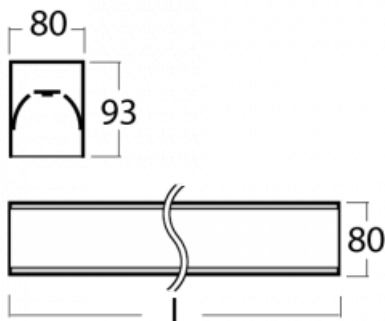

Luminaire

Lina80-S

05S-200I-20GGM3/840, S

Lina80-S luminaires are available in recessed, surface, suspended or wall mounted versions, including the illuminated corner segments. Lina80-S system luminaire can be used to create different shapes or long lines, with special joints that prevent any light to shine through, creating thus a seamless visual effect, suitable for small offices as well as big halls.

Technical drawing

Type of installation	Recessed, Surface, Wall mounted, Suspended, 3 circuit track
Light distribution	Direct
Luminaire shape	Linear
Colour of the luminaires	Silver
Material	Aluminium
Lifetime	L90/B50 60 000 hours
Warranty	2 years
Description of luminaires	Luminaire recessed/surface/wall mounted/suspended/3 circuit track
Dimensions (l × w × h mm)	1122 mm × 80 mm × 93 mm
Light source	LED MODUL
DIR optical system	Microprisma
Luminous flux*	2720 lm
Colour Temperature	4000 K cool white
Luminous efficacy	110 lm/W
MacAdam Light source	2
Colour rendering index	80
UGR max. X=4H Y=8H, ρ=70,50,20	20.5

Luminaire power input*	24.8 W
Connection of the luminaires	ON/OFF + 3h emergency
Electrical voltage	220-240V
Frequency	50/60Hz

  IP 40

*±10 %

Downloads

Installation instructions

Photos

Accessories

00-00200, N
 straight connector

00-00300, N
 wire suspension
 2000mm

00-00301, N
 wire suspension
 4000mm

00-00302, N
 wire suspension
 6000mm

00-00359, K
 cable 4x0,75 4000mm

00-00363, K
 cable 5x1,5 2000mm

00-00364, K
 cable 5x1,5 4000mm