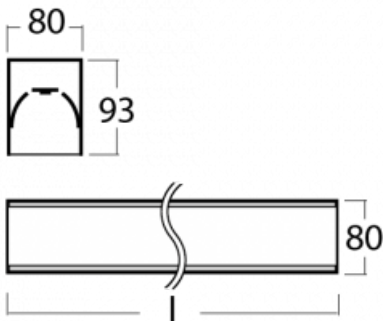

Luminaire

Lina80-S

05S-200I-20GGM3/830, S

Lina80-S luminaires are available in recessed, surface, suspended or wall mounted versions, including the illuminated corner segments. Lina80-S system luminaire can be used to create different shapes or long lines, with special joints that prevent any light to shine through, creating thus a seamless visual effect, suitable for small offices as well as big halls.

Technical drawing

Type of installation	Recessed, Surface, Wall mounted, Suspended, 3 circuit track
Light distribution	Direct
Luminaire shape	Linear
Colour of the luminaires	Silver
Material	Aluminium
Lifetime	L90/B50 60 000 hours
Warranty	2 years
Description of luminaires	Luminaire recessed/surface/wall mounted/suspended/3 circuit track
Dimensions (l × w × h mm)	1122 mm × 80 mm × 93 mm
Light source	LED MODUL
DIR optical system	Microprisma
Luminous flux*	2590 lm
Colour Temperature	3000 K warm white
Luminous efficacy	104 lm/W
MacAdam Light source	2
Colour rendering index	80
UGR max. X=4H Y=8H, ρ=70,50,20	20.3

Luminaire power input*	24.8 W
Connection of the luminaires	ON/OFF + 3h emergency
Electrical voltage	220-240V
Frequency	50/60Hz

  IP 40

*±10 %

Downloads

Installation instructions

Photos

Accessories

00-00200, N
 straight connector

00-00300, N
 wire suspension
 2000mm

00-00301, N
 wire suspension
 4000mm

00-00302, N
 wire suspension
 6000mm

00-00359, K
 cable 4x0,75 4000mm

00-00363, K
 cable 5x1,5 2000mm

00-00364, K
 cable 5x1,5 4000mm