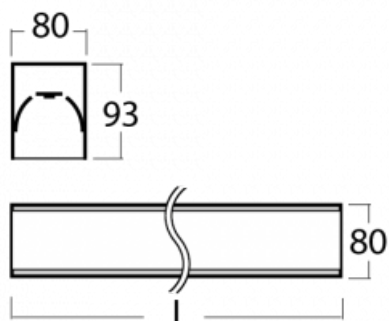

Luminaire

Lina80-S

05S-200I-20GGM3/830, B

EPD®

Lina80-S luminaires are available in recessed, surface, suspended or wall mounted versions, including the illuminated corner segments. Lina80-S system luminaire can be used to create different shapes or long lines, with special joints that prevent any light to shine through, creating thus a seamless visual effect, suitable for small offices as well as big halls.

Technical drawing

Type of installation	Recessed, Surface, Wall mounted, Suspended, 3 circuit track
Light distribution	Direct
Luminaire shape	Linear
Colour of the luminaires	Black
Material	Aluminium
Lifetime	L90/B50 60 000 hours
Warranty	5 years
Description of luminaires	Luminaire recessed/surface/wall mounted/suspended/3 circuit track
Dimensions	1122 mm × 80 mm × 93 mm
Light source	LED MODUL
Type of optical system	Microprisma
Luminous flux*	2590 lm
Colour Temperature	3000 K warm white
Luminous efficacy	104 lm/W
MacAdam Light source	2
Colour rendering index	80
UGR max. X=4H Y=8H, ρ=70,50,20	20.3

00-00300, N
 wire suspension
 2000mm

00-00301, N
 wire suspension
 4000mm

00-00302, N
 wire suspension
 6000mm

00-00363, K
 cable 5x1,5 2000mm

00-00364, K
 cable 5x1,5 4000mm

00-00365, K
 cable 5x1,5 6000mm

00-21300, B
 Lipo80-S, Lina80-S -
 pendant profile for track
 luminaires; l = 1122mm

00-21301, B
 Lipo80-S, Lina80-S -
 pendant profile for track
 luminaires; l = 2242mm

00-51300, B
 set for suspension into
 3-phase track, non-
 dimmable luminaires