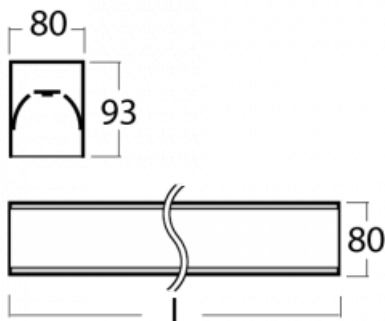

Luminaire

Lina80-S

05S-200I-20GGM3/830, B

Lina80-S luminaires are available in recessed, surface, suspended or wall mounted versions, including the illuminated corner segments. Lina80-S system luminaire can be used to create different shapes or long lines, with special joints that prevent any light to shine through, creating thus a seamless visual effect, suitable for small offices as well as big halls.

Technical drawing

Type of installation	Recessed, Surface, Wall mounted, Suspended, 3 circuit track
Light distribution	Direct
Luminaire shape	Linear
Colour of the luminaires	Black
Material	Aluminium
Lifetime	L90/B50 60 000 hours
Warranty	2 years
Description of luminaires	Luminaire recessed/surface/wall mounted/suspended/3 circuit track
Dimensions (l × w × h mm)	1122 mm × 80 mm × 93 mm
Light source	LED MODUL
DIR optical system	Microprisma
Luminous flux*	2590 lm
Colour Temperature	3000 K warm white
Luminous efficacy	104 lm/W
MacAdam Light source	2
Colour rendering index	80
UGR max. X=4H Y=8H, ρ=70,50,20	20.3

Luminaire power input*	24.8 W
Connection of the luminaires	ON/OFF + 3h emergency
Electrical voltage	220-240V
Frequency	50/60Hz

  IP 40

*±10 %

Downloads

Installation instructions

Photos

Accessories

00-00200, N
 straight connector

00-00300, N
 wire suspension
 2000mm

00-00301, N
 wire suspension
 4000mm

00-00302, N
 wire suspension
 6000mm

00-00359, K
 cable 4x0,75 4000mm

00-00363, K
 cable 5x1,5 2000mm

00-00364, K
 cable 5x1,5 4000mm