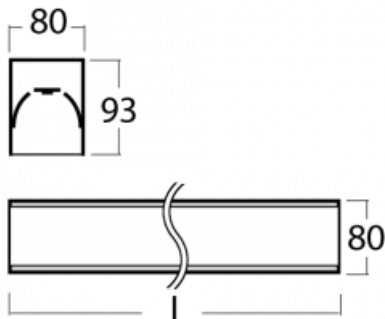

Luminaire

Lina80-S

05S-200I-20GGM/840, W

Lina80-S luminaires are available in recessed, surface, suspended or wall mounted versions, including the illuminated corner segments. Lina80-S system luminaire can be used to create different shapes or long lines, with special joints that prevent any light to shine through, creating thus a seamless visual effect, suitable for small offices as well as big halls.

Technical drawing

Type of installation	Recessed, Surface, Wall mounted, Suspended, 3 circuit track
Light distribution	Direct
Luminaire shape	Linear
Colour of the luminaires	White
Material	Aluminium
Lifetime	L90/B50 60 000 hours
Warranty	2 years
Description of luminaires	Luminaire recessed/surface/wall mounted/suspended/3 circuit track
Dimensions (l × w × h mm)	1122 mm × 80 mm × 93 mm
Weight	3.7 kg
Light source	LED MODUL
DIR optical system	Microprisma
Luminous flux*	2720 lm
Colour Temperature	4000 K cool white
Luminous efficacy	110 lm/W
MacAdam Light source	2
Colour rendering index	80
UGR max. X=4H Y=8H, ρ=70,50,20	20.5

00-00300, N
 wire suspension
 2000mm

00-00301, N
 wire suspension
 4000mm

00-00302, N
 wire suspension
 6000mm

00-00359, K
 cable 4x0,75 4000mm

00-00363, K
 cable 5x1,5 2000mm

00-00364, K
 cable 5x1,5 4000mm

00-20900, F
 bracket for installation
 of suspended type of
 profile as recessed
 trimless

00-21300, W
 Lipo80-S, Lina80-S -
 pendant profile for track
 luminaires; l = 1122mm

00-21301, W
 Lipo80-S, Lina80-S -
 pendant profile for track
 luminaires; l = 2242mm