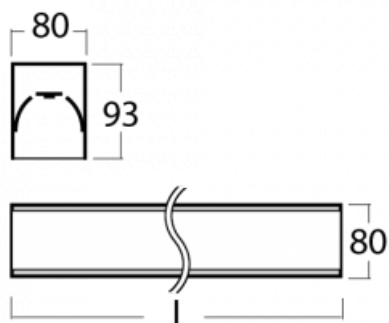

Luminaire

Lina80-S

05S-200I-20GGE/840, W

EPD®

Lina80-S luminaires are available in recessed, surface, suspended or wall mounted versions, including the illuminated corner segments. Lina80-S system luminaire can be used to create different shapes or long lines, with special joints that prevent any light to shine through, creating thus a seamless visual effect, suitable for small offices as well as big halls.

Technical drawing

Type of installation	Recessed, Surface, Wall mounted, Suspended, 3 circuit track
Light distribution	Direct
Luminaire shape	Linear
Colour of the luminaires	White
Material	Aluminium
Lifetime	L90/B50 60 000 hours
Warranty	5 years
Description of luminaires	Luminaire recessed/surface/wall mounted/suspended/3 circuit track
Dimensions (l × w × h mm)	1122 mm × 80 mm × 93 mm
Weight	4.1 kg
Light source	LED MODUL
DIR optical system	Microprisma
Luminous flux*	2730 lm
Colour Temperature	4000 K cool white
Luminous efficacy	110 lm/W
MacAdam Light source	2
Colour rendering index	80
UGR max. X=4H Y=8H, ρ=70,50,20	20.5

00-00300, N
 wire suspension
 2000mm

00-00301, N
 wire suspension
 4000mm

00-00302, N
 wire suspension
 6000mm

00-00363, K
 cable 5x1,5 2000mm

00-00364, K
 cable 5x1,5 4000mm

00-00365, K
 cable 5x1,5 6000mm

00-21300, W
 Lipo80-S, Lina80-S -
 pendant profile for track
 luminaires; l = 1122mm

00-21301, W
 Lipo80-S, Lina80-S -
 pendant profile for track
 luminaires; l = 2242mm

00-51300, W
 set for suspension into
 3-phase track, non-
 dimmable luminaires