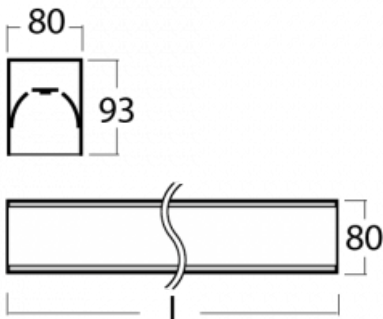

Luminaire

Lina80-S

05S-200I-20GGE/840, S

EPD®

Lina80-S luminaires are available in recessed, surface, suspended or wall mounted versions, including the illuminated corner segments. Lina80-S system luminaire can be used to create different shapes or long lines, with special joints that prevent any light to shine through, creating thus a seamless visual effect, suitable for small offices as well as big halls.

Technical drawing

Type of installation	Recessed, Surface, Wall mounted, Suspended, 3 circuit track
Light distribution	Direct
Luminaire shape	Linear
Colour of the luminaires	Silver
Material	Aluminium
Lifetime	L90/B50 60 000 hours
Warranty	5 years
Description of luminaires	Luminaire recessed/surface/wall mounted/suspended/3 circuit track
Dimensions	1122 mm × 80 mm × 93 mm
Weight	4.1 kg
Light source	LED MODUL
Type of optical system	Microprisma
Luminous flux*	2720 lm
Colour Temperature	4000 K cool white
Luminous efficacy	110 lm/W
MacAdam Light source	2
Colour rendering index	80
UGR max. X=4H Y=8H, ρ=70,50,20	20.5

Luminaire power input*	24.8 W
Connection of the luminaires	ON/OFF
Electrical voltage	220-240V
Frequency	50/60Hz

 **CE** IP 40

*±10 %

Downloads

Installation instructions

Photos

Accessories

00-00200, N
 straight connector

00-21300, S
 Lipo80-S, Lina80-S -
 pendant profile for track
 luminaires; l = 1122mm

00-21301, S
 Lipo80-S, Lina80-S -
 pendant profile for track
 luminaires; l = 2242mm

00-51300, S
 set for suspension into
 3-phase track, non-
 dimmable luminaires