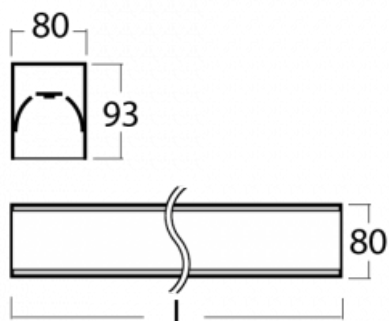

Luminaire

Lina80-S

05S-200I-20GGE/840, S

Lina80-S luminaires are available in recessed, surface, suspended or wall mounted versions, including the illuminated corner segments. Lina80-S system luminaire can be used to create different shapes or long lines, with special joints that prevent any light to shine through, creating thus a seamless visual effect, suitable for small offices as well as big halls.

Technical drawing

Type of installation	Recessed, Surface, Wall mounted, Suspended, 3 circuit track
Light distribution	Direct
Luminaire shape	Linear
Colour of the luminaires	Silver
Material	Aluminium
Lifetime	L90/B50 60 000 hours
Warranty	5 years
Description of luminaires	Luminaire recessed/surface/wall mounted/suspended/3 circuit track
Dimensions (l × w × h mm)	1122 mm × 80 mm × 93 mm
Weight	4.1 kg
Light source	LED MODUL
DIR optical system	Microprisma
Luminous flux*	2720 lm
Colour Temperature	4000 K cool white
Luminous efficacy	110 lm/W
MacAdam Light source	2
Colour rendering index	80
UGR max. X=4H Y=8H, ρ=70,50,20	20.5

00-20700, S
2 pcs of wall fastening
Lipo/Lina

00-20900, F
bracket for installation
of suspended type of
profile as recessed
trimless

00-21300, S
Lipo80-S, Lina80-S -
pendant profile for track
luminaires; l = 1122mm

00-21301, S
Lipo80-S, Lina80-S -
pendant profile for track
luminaires; l = 2242mm

00-51300, S
set for suspension into
3-phase track, non-
dimmable luminaires

00-51301, S
set for suspension into
3-phase track, dimmable
luminaires