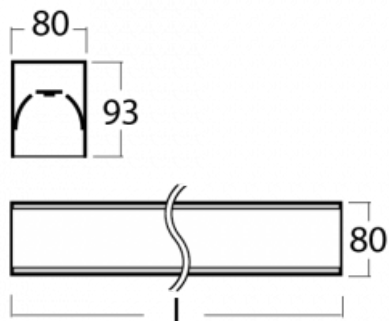

Luminaire

Lina80-S

05S-200I-20GGE/840, B

Lina80-S luminaires are available in recessed, surface, suspended or wall mounted versions, including the illuminated corner segments. Lina80-S system luminaire can be used to create different shapes or long lines, with special joints that prevent any light to shine through, creating thus a seamless visual effect, suitable for small offices as well as big halls.

Technical drawing

Type of installation	Recessed, Surface, Wall mounted, Suspended, 3 circuit track
Light distribution	Direct
Luminaire shape	Linear
Colour of the luminaires	Black
Material	Aluminium
Lifetime	L90/B50 60 000 hours
Warranty	5 years
Description of luminaires	Luminaire recessed/surface/wall mounted/suspended/3 circuit track
Dimensions (l × w × h mm)	1122 mm × 80 mm × 93 mm
Weight	4.1 kg
Light source	LED MODUL
DIR optical system	Microprisma
Luminous flux*	2720 lm
Colour Temperature	4000 K cool white
Luminous efficacy	110 lm/W
MacAdam Light source	2
Colour rendering index	80
UGR max. X=4H Y=8H, ρ=70,50,20	20.5

Luminaire power input*	24.8 W
Connection of the luminaires	ON/OFF
Electrical voltage	220-240V
Frequency	50/60Hz

 **CE** IP 40

*±10 %

Downloads

Installation instructions

Photos

Accessories

00-00200, N
 straight connector

00-20700, B
 2 pcs of wall fastening
 Lipo/Lina

00-20900, F
 bracket for installation
 of suspended type of
 profile as recessed
 trimless

00-21300, B
 Lipo80-S, Lina80-S -
 pendant profile for track
 luminaires; l = 1122mm