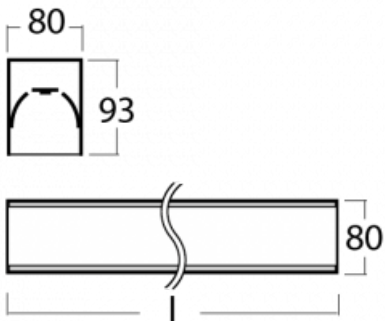

Luminaire

Lina80-S

05S-200I-20GGE/830, B

Lina80-S luminaires are available in recessed, surface, suspended or wall mounted versions, including the illuminated corner segments. Lina80-S system luminaire can be used to create different shapes or long lines, with special joints that prevent any light to shine through, creating thus a seamless visual effect, suitable for small offices as well as big halls.

Technical drawing

Type of installation	Recessed, Surface, Wall mounted, Suspended, 3 circuit track
Light distribution	Direct
Luminaire shape	Linear
Colour of the luminaires	Black
Material	Aluminium
Lifetime	L90/B50 60 000 hours
Warranty	5 years
Description of luminaires	Luminaire recessed/surface/wall mounted/suspended/3 circuit track
Dimensions (l × w × h mm)	1122 mm × 80 mm × 93 mm
Weight	4.2 kg
Light source	LED MODUL
DIR optical system	Microprisma
Luminous flux*	2590 lm
Colour Temperature	3000 K warm white
Luminous efficacy	104 lm/W
MacAdam Light source	2
Colour rendering index	80
UGR max. X=4H Y=8H, ρ=70,50,20	20.3

Luminaire power input*	24.8 W
Connection of the luminaires	ON/OFF
Electrical voltage	220-240V
Frequency	50/60Hz

 **CE** IP 40

*±10 %

Downloads

Installation instructions

Photos

Accessories

00-00200, N
 straight connector

00-20700, B
 2 pcs of wall fastening
 Lipo/Lina

00-20900, F
 bracket for installation
 of suspended type of
 profile as recessed
 trimless

00-21300, B
 Lipo80-S, Lina80-S -
 pendant profile for track
 luminaires; l = 1122mm