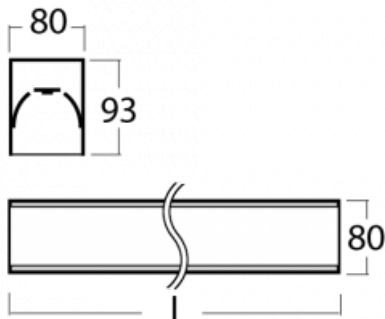

Luminaire

Lina80-S

05S-200I-20GGD/840, W

Lina80-S luminaires are available in recessed, surface, suspended or wall mounted versions, including the illuminated corner segments. Lina80-S system luminaire can be used to create different shapes or long lines, with special joints that prevent any light to shine through, creating thus a seamless visual effect, suitable for small offices as well as big halls.

Technical drawing

Type of installation	Recessed, Surface, Wall mounted, Suspended, 3 circuit track
Light distribution	Direct
Luminaire shape	Linear
Colour of the luminaires	White
Material	Aluminium
Lifetime	L90/B50 60 000 hours
Warranty	5 years
Description of luminaires	Luminaire recessed/surface/wall mounted/suspended/3 circuit track
Dimensions (l × w × h mm)	1122 mm × 80 mm × 93 mm
Weight	4.3 kg
Light source	LED MODUL
DIR optical system	Microprisma
Luminous flux*	2720 lm
Colour Temperature	4000 K cool white
Luminous efficacy	110 lm/W
MacAdam Light source	2
Colour rendering index	80
UGR max. X=4H Y=8H, ρ=70,50,20	20.5

00-00300, N
 wire suspension
 2000mm

00-00301, N
 wire suspension
 4000mm

00-00302, N
 wire suspension
 6000mm

00-00354, W
 cable 5x0,75 1000mm,
 white

00-00355, W
 cable 5x0,75 2000mm,
 white

00-00356, W
 cable 5x0,75 4000mm,
 white

00-00357, W
 cable 5x0,75 6000mm,
 white

00-00363, K
 cable 5x1,5 2000mm

00-00364, K
 cable 5x1,5 4000mm

00-00365, K
 cable 5x1,5 6000mm

00-00366, K
 cable 7x0,75 2000mm

00-00367, K
 cable 7x0,75 4000mm

00-00368, K
 cable 7x0,75 6000mm