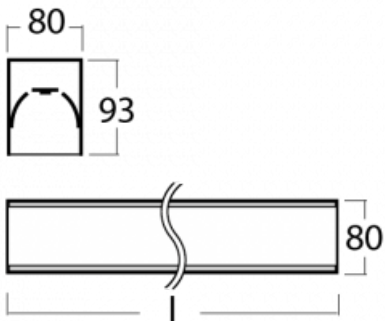

# Lina80-S

05S-200I-20GGD/840, B

**EPD®**

Lina80-S luminaires are available in recessed, surface, suspended or wall mounted versions, including the illuminated corner segments. Lina80-S system luminaire can be used to create different shapes or long lines, with special joints that prevent any light to shine through, creating thus a seamless visual effect, suitable for small offices as well as big halls.

**Technical drawing**

Type of installation	Recessed, Surface, Wall mounted, Suspended, 3 circuit track
Light distribution	Direct
Luminaire shape	Linear
Colour of the luminaires	Black
Material	Aluminium
Lifetime	L90/B50 60 000 hours
Warranty	5 years
Description of luminaires	Luminaire recessed/surface/wall mounted/suspended/3 circuit track
Dimensions	1122 mm × 80 mm × 93 mm
Light source	LED MODUL
Type of optical system	Microprisma
Luminous flux*	2720 lm
Colour Temperature	4000 K cool white
Luminous efficacy	110 lm/W
MacAdam Light source	2
Colour rendering index	80
UGR max. X=4H Y=8H, ρ=70,50,20	20.5