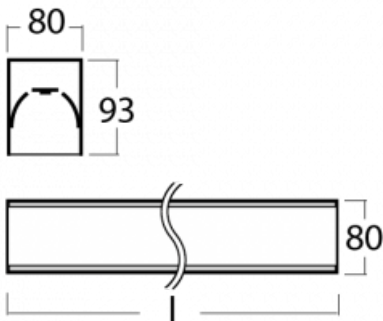

Technical drawing