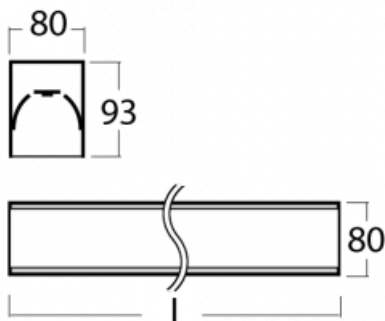

# Lina80-S

05S-200I-20GGD/830, S

Lina80-S luminaires are available in recessed, surface, suspended or wall mounted versions, including the illuminated corner segments. Lina80-S system luminaire can be used to create different shapes or long lines, with special joints that prevent any light to shine through, creating thus a seamless visual effect, suitable for small offices as well as big halls.

## Technical drawing

Type of installation	Recessed, Surface, Wall mounted, Suspended, 3 circuit track
Light distribution	Direct
Luminaire shape	Linear
Colour of the luminaires	Silver
Material	Aluminium
Lifetime	L90/B50 60 000 hours
Warranty	5 years
Description of luminaires	Luminaire recessed/surface/wall mounted/suspended/3 circuit track
Dimensions (l × w × h mm)	1122 mm × 80 mm × 93 mm
Light source	LED MODUL
DIR optical system	Microprisma
Luminous flux*	2590 lm
Colour Temperature	3000 K warm white
Luminous efficacy	104 lm/W
MacAdam Light source	2
Colour rendering index	80
UGR max. X=4H Y=8H, ρ=70,50,20	20.3