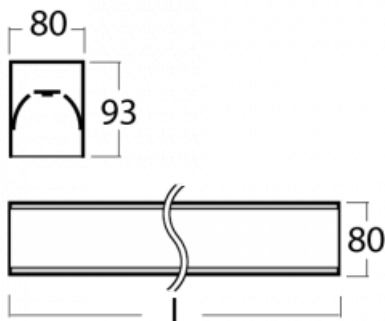

# Lina80-S

05S-200I-20GETD/840, S

Lina80-S luminaires are available in recessed, surface, suspended or wall mounted versions, including the illuminated corner segments. Lina80-S system luminaire can be used to create different shapes or long lines, with special joints that prevent any light to shine through, creating thus a seamless visual effect, suitable for small offices as well as big halls.

**Technical drawing**

Type of installation	Recessed, Surface, Wall mounted, Suspended, 3 circuit track
Light distribution	Direct
Luminaire shape	Linear
Colour of the luminaires	Silver
Material	Aluminium
Lifetime	L90/B50 60 000 hours
Warranty	5 years
Description of luminaires	Luminaire recessed/surface/wall mounted/suspended/3 circuit track
Dimensions (l × w × h mm)	1122 mm × 80 mm × 93 mm
Light source	LED MODUL
DIR optical system	Microprisma
Luminous flux*	940 lm
Colour Temperature	4000 K cool white
Luminous efficacy	121 lm/W
MacAdam Light source	2
Colour rendering index	80
UGR max. X=4H Y=8H, ρ=70,50,20	16.8