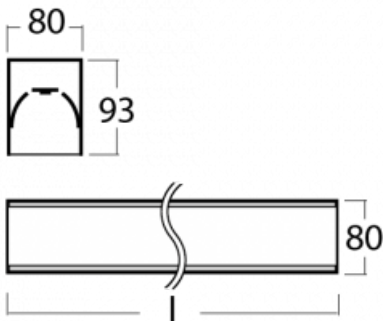

Luminaire

Lina80-S

05S-200I-20GETD/830, S

Lina80-S luminaires are available in recessed, surface, suspended or wall mounted versions, including the illuminated corner segments. Lina80-S system luminaire can be used to create different shapes or long lines, with special joints that prevent any light to shine through, creating thus a seamless visual effect, suitable for small offices as well as big halls.

Technical drawing

Type of installation	Recessed, Surface, Wall mounted, Suspended, 3 circuit track
Light distribution	Direct
Luminaire shape	Linear
Colour of the luminaires	Silver
Material	Aluminium
Lifetime	L90/B50 60 000 hours
Warranty	5 years
Description of luminaires	Luminaire recessed/surface/wall mounted/suspended/3 circuit track
Dimensions (l × w × h mm)	1122 mm × 80 mm × 93 mm
Light source	LED MODUL
DIR optical system	Microprisma
Luminous flux*	900 lm
Colour Temperature	3000 K warm white
Luminous efficacy	115 lm/W
MacAdam Light source	2
Colour rendering index	80
UGR max. X=4H Y=8H, ρ=70,50,20	16.6

00-00300, N
 wire suspension
 2000mm

00-00301, N
 wire suspension
 4000mm

00-00302, N
 wire suspension
 6000mm

00-00354, K
 cable 5x0,75 1000mm,
 transparent

00-00355, K
 cable 5x0,75 2000mm,
 transparent