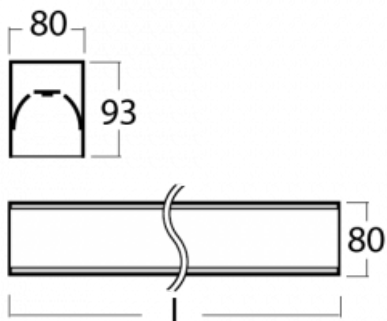

# Lina80-S

05S-200I-20GETD/830, B

Lina80-S luminaires are available in recessed, surface, suspended or wall mounted versions, including the illuminated corner segments. Lina80-S system luminaire can be used to create different shapes or long lines, with special joints that prevent any light to shine through, creating thus a seamless visual effect, suitable for small offices as well as big halls.

**Technical drawing**

Type of installation	Recessed, Surface, Wall mounted, Suspended, 3 circuit track
Light distribution	Direct
Luminaire shape	Linear
Colour of the luminaires	Black
Material	Aluminium
Lifetime	L90/B50 60 000 hours
Warranty	5 years
Description of luminaires	Luminaire recessed/surface/wall mounted/suspended/3 circuit track
Dimensions (l × w × h mm)	1122 mm × 80 mm × 93 mm
Light source	LED MODUL
DIR optical system	Microprisma
Luminous flux*	900 lm
Colour Temperature	3000 K warm white
Luminous efficacy	115 lm/W
MacAdam Light source	2
Colour rendering index	80
UGR max. X=4H Y=8H, ρ=70,50,20	16.6