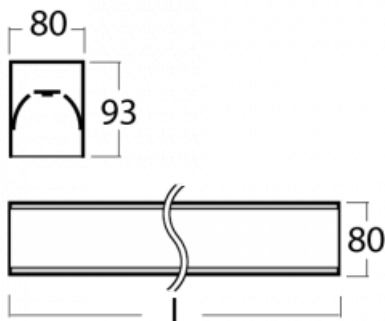

# Lina80-S

05S-200I-20GEM3/840, B

Lina80-S luminaires are available in recessed, surface, suspended or wall mounted versions, including the illuminated corner segments. Lina80-S system luminaire can be used to create different shapes or long lines, with special joints that prevent any light to shine through, creating thus a seamless visual effect, suitable for small offices as well as big halls.

## Technical drawing

Type of installation	Recessed, Surface, Wall mounted, Suspended, 3 circuit track
Light distribution	Direct
Luminaire shape	Linear
Colour of the luminaires	Black
Material	Aluminium
Lifetime	L90/B50 60 000 hours
Warranty	2 years
Description of luminaires	Luminaire recessed/surface/wall mounted/suspended/3 circuit track
Dimensions (l × w × h mm)	1122 mm × 80 mm × 93 mm
Light source	LED MODUL
DIR optical system	Microprisma
Luminous flux*	940 lm
Colour Temperature	4000 K cool white
Luminous efficacy	121 lm/W
MacAdam Light source	2
Colour rendering index	80
UGR max. X=4H Y=8H, ρ=70,50,20	16.8

**00-20700, B**  
 2 pcs of wall fastening  
 Lipo/Lina

**00-20900, F**  
 bracket for installation  
 of suspended type of  
 profile as recessed  
 trimless

**00-21300, B**  
 Lipo80-S, Lina80-S -  
 pendant profile for track  
 luminaires; l = 1122mm