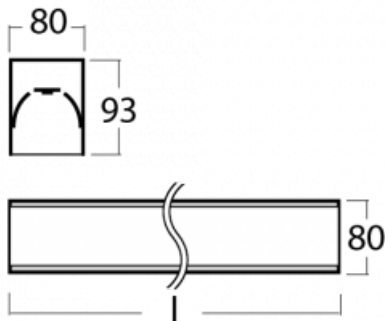

Luminaire

Lina80-S

05S-200I-20GEM/830, W

EPD®

Lina80-S luminaires are available in recessed, surface, suspended or wall mounted versions, including the illuminated corner segments. Lina80-S system luminaire can be used to create different shapes or long lines, with special joints that prevent any light to shine through, creating thus a seamless visual effect, suitable for small offices as well as big halls.

Technical drawing

Type of installation	Recessed, Surface, Wall mounted, Suspended, 3 circuit track
Light distribution	Direct
Luminaire shape	Linear
Colour of the luminaires	White
Material	Aluminium
Lifetime	L90/B50 60 000 hours
Warranty	5 years
Description of luminaires	Luminaire recessed/surface/wall mounted/suspended/3 circuit track
Dimensions	1122 mm × 80 mm × 93 mm
Light source	LED MODUL
Type of optical system	Microprisma
Luminous flux*	900 lm
Colour Temperature	3000 K warm white
Luminous efficacy	115 lm/W
MacAdam Light source	2
Colour rendering index	80
UGR max. X=4H Y=8H, ρ=70,50,20	16.6

00-00300, N
 wire suspension
 2000mm

00-00301, N
 wire suspension
 4000mm

00-00302, N
 wire suspension
 6000mm

00-00363, K
 cable 5x1,5 2000mm

00-00364, K
 cable 5x1,5 4000mm

00-00365, K
 cable 5x1,5 6000mm

00-21300, W
 Lipo80-S, Lina80-S -
 pendant profile for track
 luminaires; l = 1122mm

00-21301, W
 Lipo80-S, Lina80-S -
 pendant profile for track
 luminaires; l = 2242mm

00-51300, W
 set for suspension into
 3-phase track, non-
 dimmable luminaires