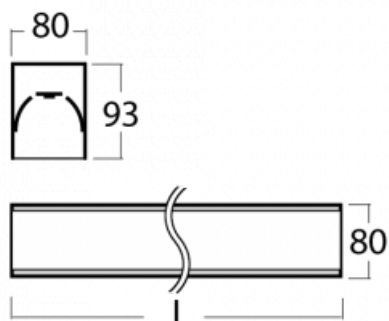

# Lina80-S

05S-200I-20GEE/830, S

Lina80-S luminaires are available in recessed, surface, suspended or wall mounted versions, including the illuminated corner segments. Lina80-S system luminaire can be used to create different shapes or long lines, with special joints that prevent any light to shine through, creating thus a seamless visual effect, suitable for small offices as well as big halls.

## Technical drawing

Type of installation	Recessed, Surface, Wall mounted, Suspended, 3 circuit track
Light distribution	Direct
Luminaire shape	Linear
Colour of the luminaires	Silver
Material	Aluminium
Lifetime	L90/B50 60 000 hours
Warranty	5 years
Description of luminaires	Luminaire recessed/surface/wall mounted/suspended/3 circuit track
Dimensions (l × w × h mm)	1122 mm × 80 mm × 93 mm
Weight	4 kg
Light source	LED MODUL
DIR optical system	Microprisma
Luminous flux*	900 lm
Colour Temperature	3000 K warm white
Luminous efficacy	115 lm/W
MacAdam Light source	2
Colour rendering index	80
UGR max. X=4H Y=8H, ρ=70,50,20	16,6

**00-20700, S**  
 2 pcs of wall fastening  
 Lipo/Lina

**00-20900, F**  
 bracket for installation  
 of suspended type of  
 profile as recessed  
 trimless

**00-21300, S**  
 Lipo80-S, Lina80-S -  
 pendant profile for track  
 luminaires; l = 1122mm