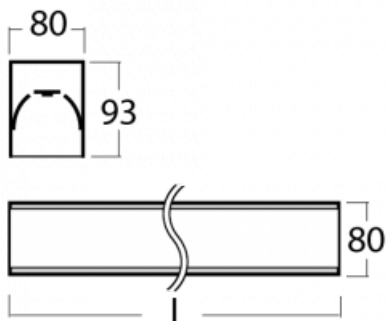

Luminaire

Lina80-S

05S-200I-20GEE/830, B

EPD®

Lina80-S luminaires are available in recessed, surface, suspended or wall mounted versions, including the illuminated corner segments. Lina80-S system luminaire can be used to create different shapes or long lines, with special joints that prevent any light to shine through, creating thus a seamless visual effect, suitable for small offices as well as big halls.

Technical drawing

Type of installation	Recessed, Surface, Wall mounted, Suspended, 3 circuit track
Light distribution	Direct
Luminaire shape	Linear
Colour of the luminaires	Black
Material	Aluminium
Lifetime	L90/B50 60 000 hours
Warranty	5 years
Description of luminaires	Luminaire recessed/surface/wall mounted/suspended/3 circuit track
Dimensions	1122 mm × 80 mm × 93 mm
Weight	4 kg
Light source	LED MODUL
Type of optical system	Microprisma
Luminous flux*	900 lm
Colour Temperature	3000 K warm white
Luminous efficacy	115 lm/W
MacAdam Light source	2
Colour rendering index	80
UGR max. X=4H Y=8H, ρ=70,50,20	16.6