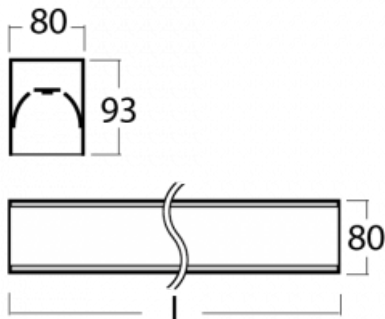

Luminaire

Lina80-S

05S-200I-20GED/830, W

Lina80-S luminaires are available in recessed, surface, suspended or wall mounted versions, including the illuminated corner segments. Lina80-S system luminaire can be used to create different shapes or long lines, with special joints that prevent any light to shine through, creating thus a seamless visual effect, suitable for small offices as well as big halls.

Technical drawing

Type of installation	Recessed, Surface, Wall mounted, Suspended, 3 circuit track
Light distribution	Direct
Luminaire shape	Linear
Colour of the luminaires	White
Material	Aluminium
Lifetime	L90/B50 60 000 hours
Warranty	5 years
Description of luminaires	Luminaire recessed/surface/wall mounted/suspended/3 circuit track
Dimensions (l × w × h mm)	1122 mm × 80 mm × 93 mm
Light source	LED MODUL
DIR optical system	Microprisma
Luminous flux*	900 lm
Colour Temperature	3000 K warm white
Luminous efficacy	115 lm/W
MacAdam Light source	2
Colour rendering index	80
UGR max. X=4H Y=8H, ρ=70,50,20	16.6

00-00300, N
 wire suspension
 2000mm

00-00301, N
 wire suspension
 4000mm

00-00302, N
 wire suspension
 6000mm

00-00354, W
 cable 5x0,75 1000mm,
 white

00-00355, W
 cable 5x0,75 2000mm,
 white

00-00356, W
 cable 5x0,75 4000mm,
 white

00-00357, W
 cable 5x0,75 6000mm,
 white

00-00363, K
 cable 5x1,5 2000mm

00-00364, K
 cable 5x1,5 4000mm

00-00365, K
 cable 5x1,5 6000mm

00-00366, K
 cable 7x0,75 2000mm

00-00367, K
 cable 7x0,75 4000mm

00-00368, K
 cable 7x0,75 6000mm