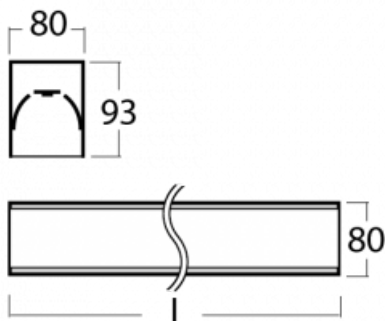

# Lina80-S

05S-200I-20GED/830, S

Lina80-S luminaires are available in recessed, surface, suspended or wall mounted versions, including the illuminated corner segments. Lina80-S system luminaire can be used to create different shapes or long lines, with special joints that prevent any light to shine through, creating thus a seamless visual effect, suitable for small offices as well as big halls.

**Technical drawing**

Type of installation	Recessed, Surface, Wall mounted, Suspended, 3 circuit track
Light distribution	Direct
Luminaire shape	Linear
Colour of the luminaires	Silver
Material	Aluminium
Lifetime	L90/B50 60 000 hours
Warranty	5 years
Description of luminaires	Luminaire recessed/surface/wall mounted/suspended/3 circuit track
Dimensions (l × w × h mm)	1122 mm × 80 mm × 93 mm
Light source	LED MODUL
DIR optical system	Microprisma
Luminous flux*	900 lm
Colour Temperature	3000 K warm white
Luminous efficacy	115 lm/W
MacAdam Light source	2
Colour rendering index	80
UGR max. X=4H Y=8H, ρ=70,50,20	16.6