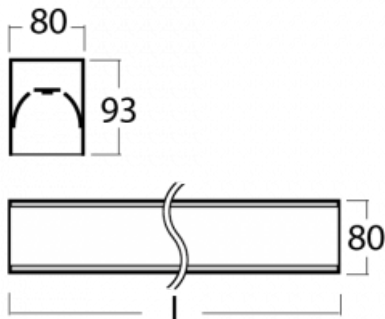

Luminaire

Lina80-S

05S-200I-15GHTD/840, S

Lina80-S luminaires are available in recessed, surface, suspended or wall mounted versions, including the illuminated corner segments. Lina80-S system luminaire can be used to create different shapes or long lines, with special joints that prevent any light to shine through, creating thus a seamless visual effect, suitable for small offices as well as big halls.

Technical drawing

Type of installation	Recessed, Surface, Wall mounted, Suspended, 3 circuit track
Light distribution	Direct
Luminaire shape	Linear
Colour of the luminaires	Silver
Material	Aluminium
Lifetime	L80/B10 70 000 hours
Warranty	5 years
Description of luminaires	Luminaire recessed/surface/wall mounted/suspended/3 circuit track
Dimensions (l × w × h mm)	842 mm × 80 mm × 93 mm
Light source	LED MODUL
DIR optical system	Microprisma
Luminous flux*	3370 lm
Colour Temperature	4000 K cool white
Luminous efficacy	102 lm/W
MacAdam Light source	2
Colour rendering index	80
UGR max. X=4H Y=8H, ρ=70,50,20	22.2

00-00355, K
 cable 5x0,75 2000mm,
 transparent

00-00356, K
 cable 5x0,75 4000mm,
 transparent

00-00357, K
 cable 5x0,75 6000mm,
 transparent

00-00363, K
 cable 5x1,5 2000mm

00-00364, K
 cable 5x1,5 4000mm

00-20700, S
 2 pcs of wall fastening
 Lipo/Lina

00-20900, F
 bracket for installation
 of suspended type of
 profile as recessed
 trimless

00-21300, S
 Lipo80-S, Lina80-S -
 pendant profile for track
 luminaires; l = 1122mm