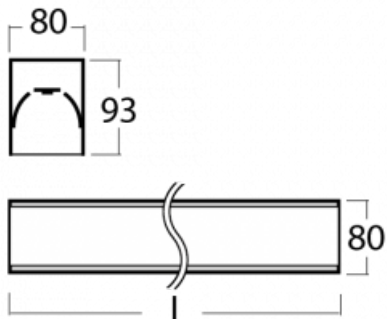

Luminaire

Lina80-S

05S-200I-15GHTD/830, W

EPD[®]

Lina80-S luminaires are available in recessed, surface, suspended or wall mounted versions, including the illuminated corner segments. Lina80-S system luminaire can be used to create different shapes or long lines, with special joints that prevent any light to shine through, creating thus a seamless visual effect, suitable for small offices as well as big halls.

Technical drawing

Type of installation	Recessed, Surface, Wall mounted, Suspended, 3 circuit track
Light distribution	Direct
Luminaire shape	Linear
Colour of the luminaires	White
Material	Aluminium
Lifetime	L80/B10 70 000 hours
Warranty	5 years
Description of luminaires	Luminaire recessed/surface/wall mounted/suspended/3 circuit track
Dimensions (l × w × h mm)	842 mm × 80 mm × 93 mm
Light source	LED MODUL
DIR optical system	Microprisma
Luminous flux*	3210 lm
Colour Temperature	3000 K warm white
Luminous efficacy	98 lm/W
MacAdam Light source	2
Colour rendering index	80
UGR max. X=4H Y=8H, ρ=70,50,20	22.1

Photos

Accessories

00-00200, N
 straight connector

00-00300, N
 wire suspension
 2000mm

00-00301, N
 wire suspension
 4000mm

00-00302, N
 wire suspension
 6000mm

00-00354, W
 cable 5x0,75 1000mm,
 white

00-00355, W
 cable 5x0,75 2000mm,
 white

00-00356, W
 cable 5x0,75 4000mm,
 white

00-00357, W
 cable 5x0,75 6000mm,
 white

00-00363, K
 cable 5x1,5 2000mm

00-00364, K
 cable 5x1,5 4000mm

00-00365, K
 cable 5x1,5 6000mm

00-00366, K
 cable 7x0,75 2000mm