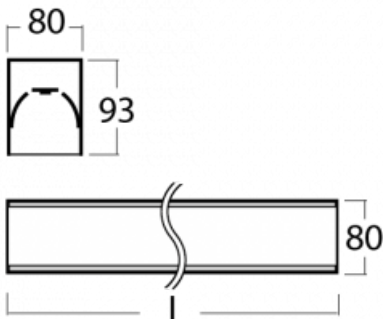

Luminaire

Lina80-S

05S-200I-15GHE/830, B

Type of installation	Recessed, Surface, Wall mounted, Suspended, 3 circuit track
Light distribution	Direct
Luminaire shape	Linear
Colour of the luminaires	Black
Material	Aluminium
Lifetime	L80/B10 70 000 hours
Warranty	5 years
Description of luminaires	Luminaire recessed/surface/wall mounted/suspended/3 circuit track
Dimensions (l × w × h mm)	842 mm × 80 mm × 93 mm
Light source	LED MODUL
DIR optical system	Microprisma
Luminous flux*	3210 lm
Colour Temperature	3000 K warm white
Luminous efficacy	98 lm/W
MacAdam Light source	2
Colour rendering index	80
UGR max. X=4H Y=8H, ρ=70,50,20	22.1

Lina80-S luminaires are available in recessed, surface, suspended or wall mounted versions, including the illuminated corner segments. Lina80-S system luminaire can be used to create different shapes or long lines, with special joints that prevent any light to shine through, creating thus a seamless visual effect, suitable for small offices as well as big halls.

Technical drawing

Luminaire power input*	32.9 W
Connection of the luminaires	ON/OFF
Electrical voltage	220-240V
Frequency	50/60Hz

 **CE** IP 40

*±10 %

Downloads

Installation instructions

Photos

Accessories

00-21300, B
 Lipo80-S, Lina80-S -
 pendant profile for track
 luminaires; l = 1122mm

00-21301, B
 Lipo80-S, Lina80-S -
 pendant profile for track
 luminaires; l = 2242mm

00-51300, B
 set for suspension into
 3-phase track, non-
 dimmable luminaires