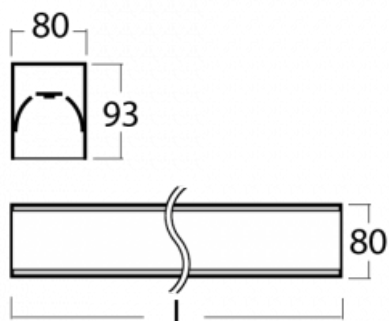

Luminaire

Lina80-S

05S-200I-15GHD/840, W

EPD®

Lina80-S luminaires are available in recessed, surface, suspended or wall mounted versions, including the illuminated corner segments. Lina80-S system luminaire can be used to create different shapes or long lines, with special joints that prevent any light to shine through, creating thus a seamless visual effect, suitable for small offices as well as big halls.

Technical drawing

Type of installation	Recessed, Surface, Wall mounted, Suspended, 3 circuit track
Light distribution	Direct
Luminaire shape	Linear
Colour of the luminaires	White
Material	Aluminium
Lifetime	L80/B10 70 000 hours
Warranty	5 years
Description of luminaires	Luminaire recessed/surface/wall mounted/suspended/3 circuit track
Dimensions (l × w × h mm)	842 mm × 80 mm × 93 mm
Light source	LED MODUL
DIR optical system	Microprisma
Luminous flux*	3370 lm
Colour Temperature	4000 K cool white
Luminous efficacy	102 lm/W
MacAdam Light source	2
Colour rendering index	80
UGR max. X=4H Y=8H, ρ=70,50,20	22.2

Photos

Accessories

00-00200, N
 straight connector

00-00300, N
 wire suspension
 2000mm

00-00301, N
 wire suspension
 4000mm

00-00302, N
 wire suspension
 6000mm

00-00354, W
 cable 5x0,75 1000mm,
 white

00-00355, W
 cable 5x0,75 2000mm,
 white

00-00356, W
 cable 5x0,75 4000mm,
 white

00-00357, W
 cable 5x0,75 6000mm,
 white

00-00363, K
 cable 5x1,5 2000mm

00-00364, K
 cable 5x1,5 4000mm

00-00365, K
 cable 5x1,5 6000mm

00-00366, K
 cable 7x0,75 2000mm