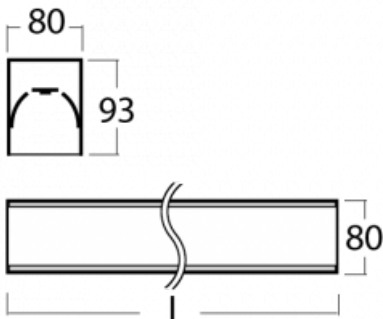

Technical drawing