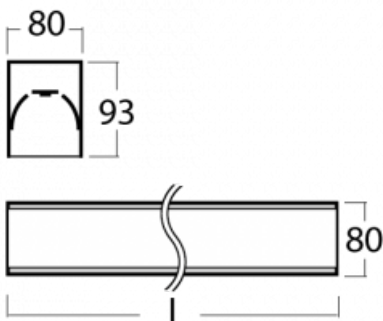

Luminaire

Lina80-S

05S-200I-15GHD/830, S

Lina80-S luminaires are available in recessed, surface, suspended or wall mounted versions, including the illuminated corner segments. Lina80-S system luminaire can be used to create different shapes or long lines, with special joints that prevent any light to shine through, creating thus a seamless visual effect, suitable for small offices as well as big halls.

Technical drawing

Type of installation	Recessed, Surface, Wall mounted, Suspended, 3 circuit track
Light distribution	Direct
Luminaire shape	Linear
Colour of the luminaires	Silver
Material	Aluminium
Lifetime	L80/B10 70 000 hours
Warranty	5 years
Description of luminaires	Luminaire recessed/surface/wall mounted/suspended/3 circuit track
Dimensions (l × w × h mm)	842 mm × 80 mm × 93 mm
Light source	LED MODUL
DIR optical system	Microprisma
Luminous flux*	3210 lm
Colour Temperature	3000 K warm white
Luminous efficacy	98 lm/W
MacAdam Light source	2
Colour rendering index	80
UGR max. X=4H Y=8H, ρ=70,50,20	22.1

00-00355, K
 cable 5x0,75 2000mm,
 transparent

00-00356, K
 cable 5x0,75 4000mm,
 transparent

00-00357, K
 cable 5x0,75 6000mm,
 transparent

00-00363, K
 cable 5x1,5 2000mm

00-00364, K
 cable 5x1,5 4000mm

00-20700, S
 2 pcs of wall fastening
 Lipo/Lina

00-20900, F
 bracket for installation
 of suspended type of
 profile as recessed
 trimless

00-21300, S
 Lipo80-S, Lina80-S -
 pendant profile for track
 luminaires; l = 1122mm