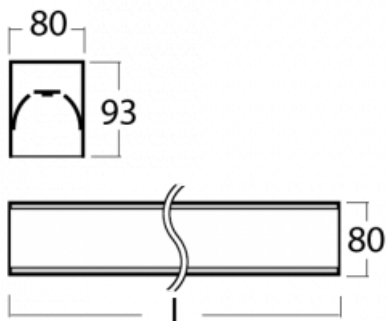

Luminaire

Lina80-S

05S-200I-15GGTD/840, S

Lina80-S luminaires are available in recessed, surface, suspended or wall mounted versions, including the illuminated corner segments. Lina80-S system luminaire can be used to create different shapes or long lines, with special joints that prevent any light to shine through, creating thus a seamless visual effect, suitable for small offices as well as big halls.

Technical drawing

Type of installation	Recessed, Surface, Wall mounted, Suspended, 3 circuit track
Light distribution	Direct
Luminaire shape	Linear
Colour of the luminaires	Silver
Material	Aluminium
Lifetime	L90/B50 60 000 hours
Warranty	5 years
Description of luminaires	Luminaire recessed/surface/wall mounted/suspended/3 circuit track
Dimensions (l × w × h mm)	842 mm × 80 mm × 93 mm
Light source	LED MODUL
DIR optical system	Microprisma
Luminous flux*	2040 lm
Colour Temperature	4000 K cool white
Luminous efficacy	110 lm/W
MacAdam Light source	2
Colour rendering index	80
UGR max. X=4H Y=8H, ρ=70,50,20	20.5

00-00355, K
 cable 5x0,75 2000mm,
 transparent

00-00356, K
 cable 5x0,75 4000mm,
 transparent

00-00357, K
 cable 5x0,75 6000mm,
 transparent

00-00363, K
 cable 5x1,5 2000mm

00-00364, K
 cable 5x1,5 4000mm

00-20700, S
 2 pcs of wall fastening
 Lipo/Lina

00-20900, F
 bracket for installation
 of suspended type of
 profile as recessed
 trimless

00-21300, S
 Lipo80-S, Lina80-S -
 pendant profile for track
 luminaires; l = 1122mm