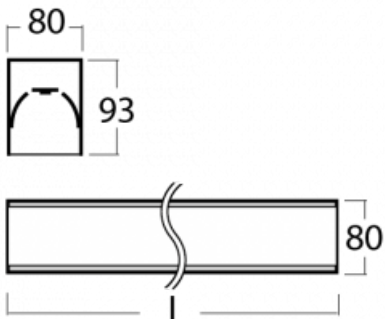

# Lina80-S

05S-200I-15GGE/840, W

EPD®

Lina80-S luminaires are available in recessed, surface, suspended or wall mounted versions, including the illuminated corner segments. Lina80-S system luminaire can be used to create different shapes or long lines, with special joints that prevent any light to shine through, creating thus a seamless visual effect, suitable for small offices as well as big halls.

## Technical drawing

Type of installation	Recessed, Surface, Wall mounted, Suspended, 3 circuit track
Light distribution	Direct
Luminaire shape	Linear
Colour of the luminaires	White
Material	Aluminium
Lifetime	L90/B50 60 000 hours
Warranty	5 years
Description of luminaires	Luminaire recessed/surface/wall mounted/suspended/3 circuit track
Dimensions (l × w × h mm)	842 mm × 80 mm × 93 mm
Weight	3.2 kg
Light source	LED MODUL
DIR optical system	Microprisma
Luminous flux*	2040 lm
Colour Temperature	4000 K cool white
Luminous efficacy	110 lm/W
MacAdam Light source	2
Colour rendering index	80
UGR max. X=4H Y=8H, ρ=70,50,20	20.5

**00-20700, W**  
 2 pcs of wall fastening  
 Lipo/Lina

**00-20900, F**  
 bracket for installation  
 of suspended type of  
 profile as recessed  
 trimless

**00-21300, W**  
 Lipo80-S, Lina80-S -  
 pendant profile for track  
 luminaires; l = 1122mm

**00-21301, W**  
 Lipo80-S, Lina80-S -  
 pendant profile for track  
 luminaires; l = 2242mm

**00-51300, W**  
 set for suspension into  
 3-phase track, non-  
 dimmable luminaires

**00-51301, W**  
 set for suspension into  
 3-phase track, dimmable  
 luminaires