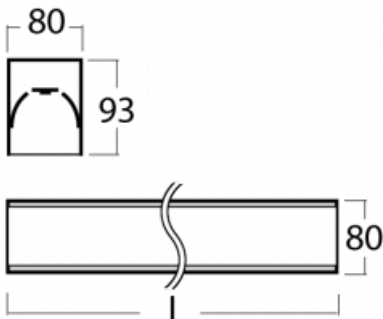

Luminaire

Lina80-S

05S-200I-15GGE/840, S

Lina80-S luminaires are available in recessed, surface, suspended or wall mounted versions, including the illuminated corner segments. Lina80-S system luminaire can be used to create different shapes or long lines, with special joints that prevent any light to shine through, creating thus a seamless visual effect, suitable for small offices as well as big halls.

Technical drawing

Type of installation	Recessed, Surface, Wall mounted, Suspended, 3 circuit track
Light distribution	Direct
Luminaire shape	Linear
Colour of the luminaires	Silver
Material	Aluminium
Lifetime	L90/B50 60 000 hours
Warranty	5 years
Description of luminaires	Luminaire recessed/surface/wall mounted/suspended/3 circuit track
Dimensions (l × w × h mm)	842 mm × 80 mm × 93 mm
Weight	3.2 kg
Light source	LED MODUL
DIR optical system	Microprisma
Luminous flux*	2040 lm
Colour Temperature	4000 K cool white
Luminous efficacy	110 lm/W
MacAdam Light source	2
Colour rendering index	80
UGR max. X=4H Y=8H, ρ=70,50,20	20.5

Luminaire power input*	18.6 W
Connection of the luminaires	ON/OFF
Electrical voltage	220-240V
Frequency	50/60Hz

  IP 40

*±10 %

Downloads

Installation instructions

Photos

Accessories

00-00200, N
 straight connector

00-21300, S
 Lipo80-S, Lina80-S -
 pendant profile for track
 luminaires; l = 1122mm

00-21301, S
 Lipo80-S, Lina80-S -
 pendant profile for track
 luminaires; l = 2242mm

00-51300, S
 set for suspension into
 3-phase track, non-
 dimmable luminaires