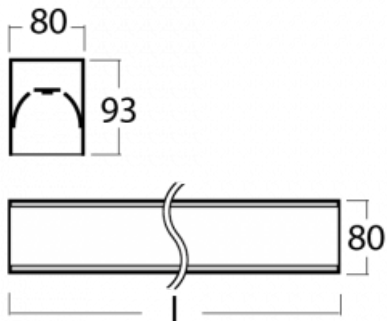

Luminaire

Lina80-S

05S-200I-15GGE/840, B

Lina80-S luminaires are available in recessed, surface, suspended or wall mounted versions, including the illuminated corner segments. Lina80-S system luminaire can be used to create different shapes or long lines, with special joints that prevent any light to shine through, creating thus a seamless visual effect, suitable for small offices as well as big halls.

Technical drawing

Type of installation	Recessed, Surface, Wall mounted, Suspended, 3 circuit track
Light distribution	Direct
Luminaire shape	Linear
Colour of the luminaires	Black
Material	Aluminium
Lifetime	L90/B50 60 000 hours
Warranty	5 years
Description of luminaires	Luminaire recessed/surface/wall mounted/suspended/3 circuit track
Dimensions (l × w × h mm)	842 mm × 80 mm × 93 mm
Weight	3.2 kg
Light source	LED MODUL
DIR optical system	Microprisma
Luminous flux*	2040 lm
Colour Temperature	4000 K cool white
Luminous efficacy	110 lm/W
MacAdam Light source	2
Colour rendering index	80
UGR max. X=4H Y=8H, ρ=70,50,20	20.5

Luminaire power input*	18.6 W
Connection of the luminaires	ON/OFF
Electrical voltage	220-240V
Frequency	50/60Hz

  IP 40

*±10 %

Downloads

Installation instructions

Photos

Accessories

00-00200, N
 straight connector

00-20700, B
 2 pcs of wall fastening
 Lipo/Lina/Sant

00-20900, F
 bracket for installation
 of suspended type of
 profile as recessed
 trimless

00-21300, B
 Lipo80-S, Lina80-S -
 pendant profile for track
 luminaires; l = 1122mm