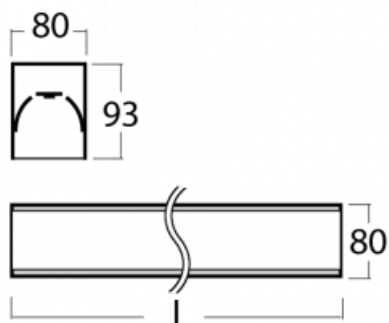

# Lina80-S

05S-200I-15GGE/830, S

EPD®

Lina80-S luminaires are available in recessed, surface, suspended or wall mounted versions, including the illuminated corner segments. Lina80-S system luminaire can be used to create different shapes or long lines, with special joints that prevent any light to shine through, creating thus a seamless visual effect, suitable for small offices as well as big halls.

## Technical drawing

Type of installation	Recessed, Surface, Wall mounted, Suspended, 3 circuit track
Light distribution	Direct
Luminaire shape	Linear
Colour of the luminaires	Silver
Material	Aluminium
Lifetime	L90/B50 60 000 hours
Warranty	5 years
Description of luminaires	Luminaire recessed/surface/wall mounted/suspended/3 circuit track
Dimensions	842 mm × 80 mm × 93 mm
Light source	LED MODUL
Type of optical system	Microprisma
Luminous flux*	1950 lm
Colour Temperature	3000 K warm white
Luminous efficacy	105 lm/W
MacAdam Light source	2
Colour rendering index	80
UGR max. X=4H Y=8H, ρ=70,50,20	20.3