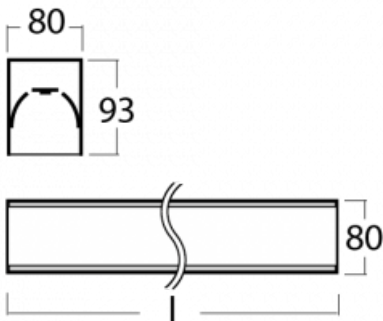

Luminaire

Lina80-S

05S-200I-15GGE/830, S

Type of installation	Recessed, Surface, Wall mounted, Suspended, 3 circuit track
Light distribution	Direct
Luminaire shape	Linear
Colour of the luminaires	Silver
Material	Aluminium
Lifetime	L90/B50 60 000 hours
Warranty	5 years
Description of luminaires	Luminaire recessed/surface/wall mounted/suspended/3 circuit track
Dimensions (l × w × h mm)	842 mm × 80 mm × 93 mm
Light source	LED MODUL
DIR optical system	Microprisma
Luminous flux*	1950 lm
Colour Temperature	3000 K warm white
Luminous efficacy	105 lm/W
MacAdam Light source	2
Colour rendering index	80
UGR max. X=4H Y=8H, ρ=70,50,20	20.3

Lina80-S luminaires are available in recessed, surface, suspended or wall mounted versions, including the illuminated corner segments. Lina80-S system luminaire can be used to create different shapes or long lines, with special joints that prevent any light to shine through, creating thus a seamless visual effect, suitable for small offices as well as big halls.

Technical drawing

Luminaire power input*	18.6 W
Connection of the luminaires	ON/OFF
Electrical voltage	220-240V
Frequency	50/60Hz

  IP 40

*±10 %

Downloads

Installation instructions

Photos

Accessories

00-21300, S
 Lipo80-S, Lina80-S -
 pendant profile for track
 luminaires; l = 1122mm

00-21301, S
 Lipo80-S, Lina80-S -
 pendant profile for track
 luminaires; l = 2242mm

00-51300, S
 set for suspension into
 3-phase track, non-
 dimmable luminaires