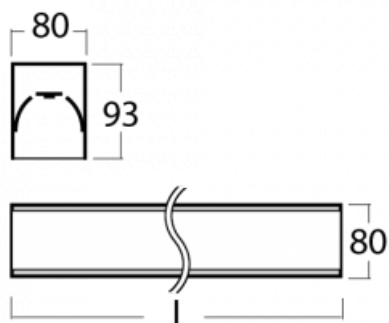

Luminaire

Lina80-S

05S-200I-15GGE/830, B

EPD®

Lina80-S luminaires are available in recessed, surface, suspended or wall mounted versions, including the illuminated corner segments. Lina80-S system luminaire can be used to create different shapes or long lines, with special joints that prevent any light to shine through, creating thus a seamless visual effect, suitable for small offices as well as big halls.

Technical drawing

Type of installation	Recessed, Surface, Wall mounted, Suspended, 3 circuit track
Light distribution	Direct
Luminaire shape	Linear
Colour of the luminaires	Black
Material	Aluminium
Lifetime	L90/B50 60 000 hours
Warranty	5 years
Description of luminaires	Luminaire recessed/surface/wall mounted/suspended/3 circuit track
Dimensions	842 mm × 80 mm × 93 mm
Light source	LED MODUL
Type of optical system	Microprisma
Luminous flux*	1950 lm
Colour Temperature	3000 K warm white
Luminous efficacy	105 lm/W
MacAdam Light source	2
Colour rendering index	80
UGR max. X=4H Y=8H, ρ=70,50,20	20.3

00-21300, B
 Lipo80-S, Lina80-S -
 pendant profile for track
 luminaires; l = 1122mm

00-21301, B
 Lipo80-S, Lina80-S -
 pendant profile for track
 luminaires; l = 2242mm

00-51300, B
 set for suspension into
 3-phase track, non-
 dimmable luminaires