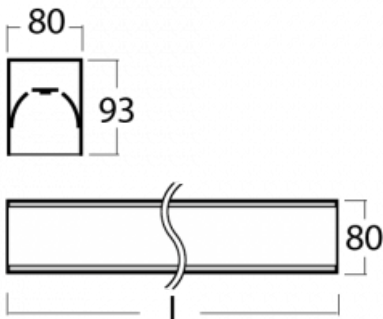

# Lina80-S

05S-200I-15GGD/840, B

**EPD<sup>®</sup>**

Lina80-S luminaires are available in recessed, surface, suspended or wall mounted versions, including the illuminated corner segments. Lina80-S system luminaire can be used to create different shapes or long lines, with special joints that prevent any light to shine through, creating thus a seamless visual effect, suitable for small offices as well as big halls.

**Technical drawing**

Type of installation	Recessed, Surface, Wall mounted, Suspended, 3 circuit track
Light distribution	Direct
Luminaire shape	Linear
Colour of the luminaires	Black
Material	Aluminium
Lifetime	L90/B50 60 000 hours
Warranty	5 years
Description of luminaires	Luminaire recessed/surface/wall mounted/suspended/3 circuit track
Dimensions	842 mm × 80 mm × 93 mm
Light source	LED MODUL
Type of optical system	Microprisma
Luminous flux*	2040 lm
Colour Temperature	4000 K cool white
Luminous efficacy	110 lm/W
MacAdam Light source	2
Colour rendering index	80
UGR max. X=4H Y=8H, ρ=70,50,20	20.5