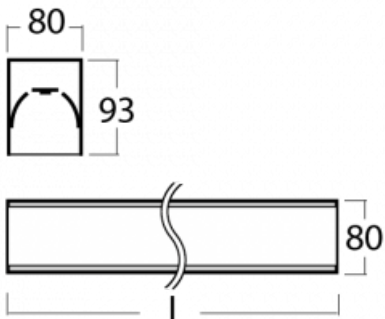

# Lina80-S

05S-200I-15GGD/830, S

Lina80-S luminaires are available in recessed, surface, suspended or wall mounted versions, including the illuminated corner segments. Lina80-S system luminaire can be used to create different shapes or long lines, with special joints that prevent any light to shine through, creating thus a seamless visual effect, suitable for small offices as well as big halls.

**Technical drawing**

Type of installation	Recessed, Surface, Wall mounted, Suspended, 3 circuit track
Light distribution	Direct
Luminaire shape	Linear
Colour of the luminaires	Silver
Material	Aluminium
Lifetime	L90/B50 60 000 hours
Warranty	5 years
Description of luminaires	Luminaire recessed/surface/wall mounted/suspended/3 circuit track
Dimensions (l × w × h mm)	842 mm × 80 mm × 93 mm
Weight	3.5 kg
Light source	LED MODUL
DIR optical system	Microprisma
Luminous flux*	1950 lm
Colour Temperature	3000 K warm white
Luminous efficacy	105 lm/W
MacAdam Light source	2
Colour rendering index	80
UGR max. X=4H Y=8H, ρ=70,50,20	20.3