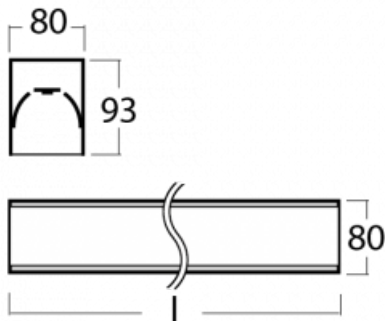

Luminaire

Lina80-S

05S-200I-15GETD/840, S

Lina80-S luminaires are available in recessed, surface, suspended or wall mounted versions, including the illuminated corner segments. Lina80-S system luminaire can be used to create different shapes or long lines, with special joints that prevent any light to shine through, creating thus a seamless visual effect, suitable for small offices as well as big halls.

Technical drawing

Type of installation	Recessed, Surface, Wall mounted, Suspended, 3 circuit track
Light distribution	Direct
Luminaire shape	Linear
Colour of the luminaires	Silver
Material	Aluminium
Lifetime	L90/B50 60 000 hours
Warranty	5 years
Description of luminaires	Luminaire recessed/surface/wall mounted/suspended/3 circuit track
Dimensions (l × w × h mm)	842 mm × 80 mm × 93 mm
Light source	LED MODUL
DIR optical system	Microprisma
Luminous flux*	710 lm
Colour Temperature	4000 K cool white
Luminous efficacy	120 lm/W
MacAdam Light source	2
Colour rendering index	80
UGR max. X=4H Y=8H, ρ=70,50,20	16.8

00-00355, K
 cable 5x0,75 2000mm,
 transparent

00-00356, K
 cable 5x0,75 4000mm,
 transparent

00-00357, K
 cable 5x0,75 6000mm,
 transparent

00-00363, K
 cable 5x1,5 2000mm

00-00364, K
 cable 5x1,5 4000mm

00-20700, S
 2 pcs of wall fastening
 Lipo/Lina

00-20900, F
 bracket for installation
 of suspended type of
 profile as recessed
 trimless

00-21300, S
 Lipo80-S, Lina80-S -
 pendant profile for track
 luminaires; l = 1122mm