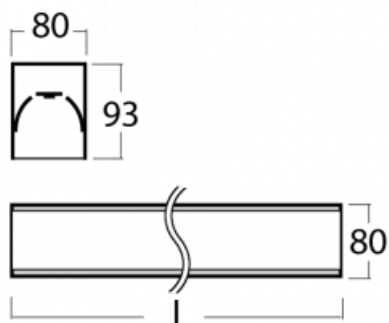

# Lina80-S

05S-200I-15GETD/830, B

EPD®

Lina80-S luminaires are available in recessed, surface, suspended or wall mounted versions, including the illuminated corner segments. Lina80-S system luminaire can be used to create different shapes or long lines, with special joints that prevent any light to shine through, creating thus a seamless visual effect, suitable for small offices as well as big halls.

## Technical drawing

Type of installation	Recessed, Surface, Wall mounted, Suspended, 3 circuit track
Light distribution	Direct
Luminaire shape	Linear
Colour of the luminaires	Black
Material	Aluminium
Lifetime	L90/B50 60 000 hours
Warranty	5 years
Description of luminaires	Luminaire recessed/surface/wall mounted/suspended/3 circuit track
Dimensions	842 mm × 80 mm × 93 mm
Light source	LED MODUL
Type of optical system	Microprisma
Luminous flux*	670 lm
Colour Temperature	3000 K warm white
Luminous efficacy	114 lm/W
MacAdam Light source	2
Colour rendering index	80
UGR max. X=4H Y=8H, ρ=70,50,20	16.6