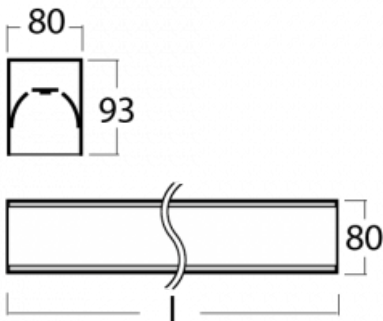

# Lina80-S

05S-200I-15GEE/840, S

EPD®

Lina80-S luminaires are available in recessed, surface, suspended or wall mounted versions, including the illuminated corner segments. Lina80-S system luminaire can be used to create different shapes or long lines, with special joints that prevent any light to shine through, creating thus a seamless visual effect, suitable for small offices as well as big halls.

## Technical drawing

Type of installation	Recessed, Surface, Wall mounted, Suspended, 3 circuit track
Light distribution	Direct
Luminaire shape	Linear
Colour of the luminaires	Silver
Material	Aluminium
Lifetime	L90/B50 60 000 hours
Warranty	5 years
Description of luminaires	Luminaire recessed/surface/wall mounted/suspended/3 circuit track
Dimensions (l × w × h mm)	842 mm × 80 mm × 93 mm
Light source	LED MODUL
DIR optical system	Microprisma
Luminous flux*	710 lm
Colour Temperature	4000 K cool white
Luminous efficacy	120 lm/W
MacAdam Light source	2
Colour rendering index	80
UGR max. X=4H Y=8H, ρ=70,50,20	16.8

**00-20700, S**  
 2 pcs of wall fastening  
 Lipo/Lina

**00-20900, F**  
 bracket for installation  
 of suspended type of  
 profile as recessed  
 trimless

**00-21300, S**  
 Lipo80-S, Lina80-S -  
 pendant profile for track  
 luminaires; l = 1122mm