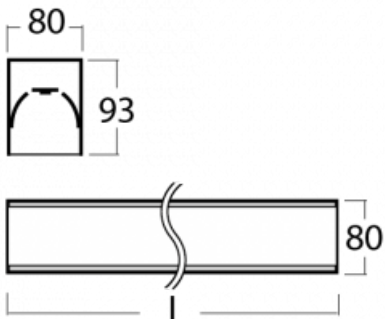

Luminaire

Lina80-S

05S-200I-15GEE/830, S

EPD®

Lina80-S luminaires are available in recessed, surface, suspended or wall mounted versions, including the illuminated corner segments. Lina80-S system luminaire can be used to create different shapes or long lines, with special joints that prevent any light to shine through, creating thus a seamless visual effect, suitable for small offices as well as big halls.

Technical drawing

Type of installation	Recessed, Surface, Wall mounted, Suspended, 3 circuit track
Light distribution	Direct
Luminaire shape	Linear
Colour of the luminaires	Silver
Material	Aluminium
Lifetime	L90/B50 60 000 hours
Warranty	5 years
Description of luminaires	Luminaire recessed/surface/wall mounted/suspended/3 circuit track
Dimensions	842 mm × 80 mm × 93 mm
Light source	LED MODUL
Type of optical system	Microprisma
Luminous flux*	670 lm
Colour Temperature	3000 K warm white
Luminous efficacy	114 lm/W
MacAdam Light source	2
Colour rendering index	80
UGR max. X=4H Y=8H, ρ=70,50,20	16.6

Luminaire power input*	5.9 W
Connection of the luminaires	ON/OFF
Electrical voltage	220-240V
Frequency	50/60Hz

  IP 40

*±10 %

Downloads

Installation instructions

Photos

Accessories

00-00200, N
 straight connector

00-21300, S
 Lipo80-S, Lina80-S -
 pendant profile for track
 luminaires; l = 1122mm

00-21301, S
 Lipo80-S, Lina80-S -
 pendant profile for track
 luminaires; l = 2242mm

00-51300, S
 set for suspension into
 3-phase track, non-
 dimmable luminaires