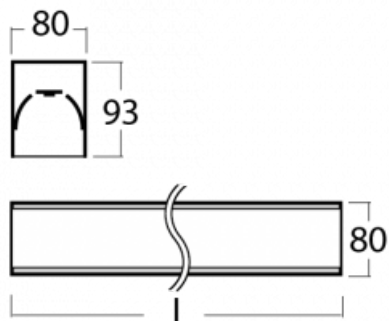

Luminaire

Lina80-S

05S-200I-10GHE/840, S

EPD®

Lina80-S luminaires are available in recessed, surface, suspended or wall mounted versions, including the illuminated corner segments. Lina80-S system luminaire can be used to create different shapes or long lines, with special joints that prevent any light to shine through, creating thus a seamless visual effect, suitable for small offices as well as big halls.

Technical drawing

Type of installation	Recessed, Surface, Wall mounted, Suspended, 3 circuit track
Light distribution	Direct
Luminaire shape	Linear
Colour of the luminaires	Silver
Material	Aluminium
Lifetime	L80/B10 70 000 hours
Warranty	5 years
Description of luminaires	Luminaire recessed/surface/wall mounted/suspended/3 circuit track
Dimensions	561 mm × 80 mm × 93 mm
Light source	LED MODUL
Type of optical system	Microprisma
Luminous flux*	2240 lm
Colour Temperature	4000 K cool white
Luminous efficacy	102 lm/W
MacAdam Light source	2
Colour rendering index	80
UGR max. X=4H Y=8H, ρ=70,50,20	22.2

00-21300, S
 Lipo80-S, Lina80-S -
 pendant profile for track
 luminaires; l = 1122mm

00-21301, S
 Lipo80-S, Lina80-S -
 pendant profile for track
 luminaires; l = 2242mm

00-51300, S
 set for suspension into
 3-phase track, non-
 dimmable luminaires