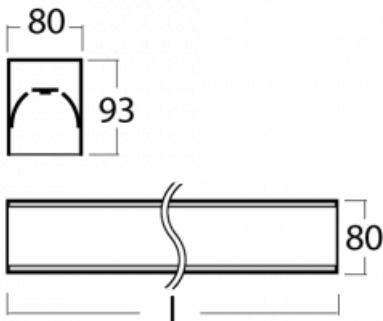

Luminaire

Lina80-S

05S-200I-10GHE/840, S

EPD[®]

Lina80-S luminaires are available in recessed, surface, suspended or wall mounted versions, including the illuminated corner segments. Lina80-S system luminaire can be used to create different shapes or long lines, with special joints that prevent any light to shine through, creating thus a seamless visual effect, suitable for small offices as well as big halls.

Technical drawing

Type of installation	Recessed, Surface, Wall mounted, Suspended, 3 circuit track
Light distribution	Direct
Luminaire shape	Linear
Colour of the luminaires	Silver
Material	Aluminium
Lifetime	L80/B10 70 000 hours
Warranty	5 years
Description of luminaires	Luminaire recessed/surface/wall mounted/suspended/3 circuit track
Dimensions (l × w × h mm)	561 mm × 80 mm × 93 mm
Light source	LED MODUL
DIR optical system	Microprisma
Luminous flux*	2240 lm
Colour Temperature	4000 K cool white
Luminous efficacy	102 lm/W
MacAdam Light source	2
Colour rendering index	80
UGR max. X=4H Y=8H, ρ=70,50,20	22.2

00-20700, S
2 pcs of wall fastening
Lipo/Lina

00-20900, F
bracket for installation
of suspended type of
profile as recessed
trimless

00-21300, S
Lipo80-S, Lina80-S -
pendant profile for track
luminaires; l = 1122mm

00-21301, S
Lipo80-S, Lina80-S -
pendant profile for track
luminaires; l = 2242mm

00-51300, S
set for suspension into
3-phase track, non-
dimmable luminaires

00-51301, S
set for suspension into
3-phase track, dimmable
luminaires