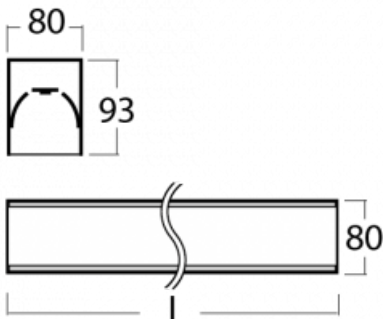

Luminaire

Lina80-S

05S-200I-10GHE/840, B

Type of installation	Recessed, Surface, Wall mounted, Suspended, 3 circuit track
Light distribution	Direct
Luminaire shape	Linear
Colour of the luminaires	Black
Material	Aluminium
Lifetime	L80/B10 70 000 hours
Warranty	5 years
Description of luminaires	Luminaire recessed/surface/wall mounted/suspended/3 circuit track
Dimensions (l × w × h mm)	561 mm × 80 mm × 93 mm
Light source	LED MODUL
DIR optical system	Microprisma
Luminous flux*	2240 lm
Colour Temperature	4000 K cool white
Luminous efficacy	102 lm/W
MacAdam Light source	2
Colour rendering index	80
UGR max. X=4H Y=8H, ρ=70,50,20	22.2

Lina80-S luminaires are available in recessed, surface, suspended or wall mounted versions, including the illuminated corner segments. Lina80-S system luminaire can be used to create different shapes or long lines, with special joints that prevent any light to shine through, creating thus a seamless visual effect, suitable for small offices as well as big halls.

Technical drawing

Luminaire power input*	21.9 W
Connection of the luminaires	ON/OFF
Electrical voltage	220-240V
Frequency	50/60Hz

  IP 40

*±10 %

Downloads

Installation instructions

Photos

Accessories

00-21300, B
 Lipo80-S, Lina80-S -
 pendant profile for track
 luminaires; l = 1122mm

00-21301, B
 Lipo80-S, Lina80-S -
 pendant profile for track
 luminaires; l = 2242mm

00-51300, B
 set for suspension into
 3-phase track, non-
 dimmable luminaires