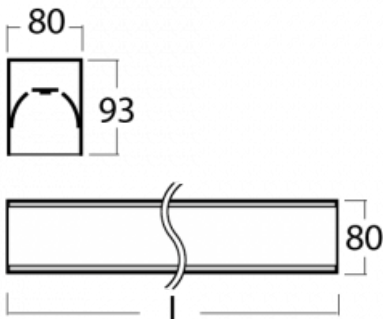

Luminaire

Lina80-S

05S-200I-10GGE/840, S

Lina80-S luminaires are available in recessed, surface, suspended or wall mounted versions, including the illuminated corner segments. Lina80-S system luminaire can be used to create different shapes or long lines, with special joints that prevent any light to shine through, creating thus a seamless visual effect, suitable for small offices as well as big halls.

Technical drawing

Type of installation	Recessed, Surface, Wall mounted, Suspended, 3 circuit track
Light distribution	Direct
Luminaire shape	Linear
Colour of the luminaires	Silver
Material	Aluminium
Lifetime	L90/B50 60 000 hours
Warranty	5 years
Description of luminaires	Luminaire recessed/surface/wall mounted/suspended/3 circuit track
Dimensions (l × w × h mm)	561 mm × 80 mm × 93 mm
Weight	2.6 kg
Light source	LED MODUL
DIR optical system	Microprisma
Luminous flux*	1360 lm
Colour Temperature	4000 K cool white
Luminous efficacy	110 lm/W
MacAdam Light source	2
Colour rendering index	80
UGR max. X=4H Y=8H, ρ=70,50,20	20.5

Luminaire power input*	12.4 W
Connection of the luminaires	ON/OFF
Electrical voltage	220-240V
Frequency	50/60Hz

  IP 40

*±10 %

Downloads

Installation instructions

Photos

Accessories

00-00200, N
 straight connector

00-21300, S
 Lipo80-S, Lina80-S -
 pendant profile for track
 luminaires; l = 1122mm

00-21301, S
 Lipo80-S, Lina80-S -
 pendant profile for track
 luminaires; l = 2242mm

00-51300, S
 set for suspension into
 3-phase track, non-
 dimmable luminaires