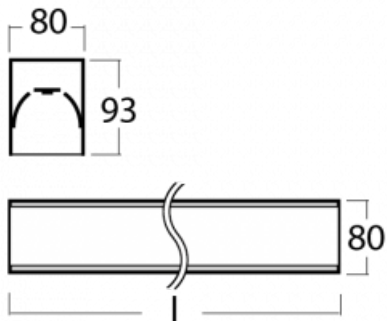

# Lina80-S

05S-200I-10GGE/840, S

EPD®

Lina80-S luminaires are available in recessed, surface, suspended or wall mounted versions, including the illuminated corner segments. Lina80-S system luminaire can be used to create different shapes or long lines, with special joints that prevent any light to shine through, creating thus a seamless visual effect, suitable for small offices as well as big halls.

## Technical drawing

Type of installation	Recessed, Surface, Wall mounted, Suspended, 3 circuit track
Light distribution	Direct
Luminaire shape	Linear
Colour of the luminaires	Silver
Material	Aluminium
Lifetime	L90/B50 60 000 hours
Warranty	5 years
Description of luminaires	Luminaire recessed/surface/wall mounted/suspended/3 circuit track
Dimensions	561 mm × 80 mm × 93 mm
Weight	2.6 kg
Light source	LED MODUL
Type of optical system	Microprisma
Luminous flux*	1360 lm
Colour Temperature	4000 K cool white
Luminous efficacy	110 lm/W
MacAdam Light source	2
Colour rendering index	80
UGR max. X=4H Y=8H, ρ=70,50,20	20.5