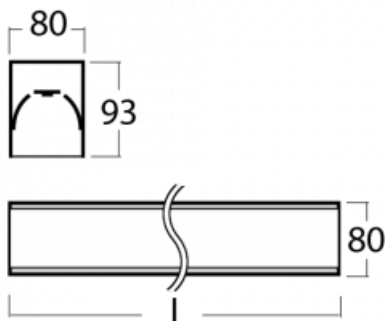

Luminaire

Lina80-S

05S-200I-10GGE/830, W

EPD[®]

Lina80-S luminaires are available in recessed, surface, suspended or wall mounted versions, including the illuminated corner segments. Lina80-S system luminaire can be used to create different shapes or long lines, with special joints that prevent any light to shine through, creating thus a seamless visual effect, suitable for small offices as well as big halls.

Technical drawing

Type of installation	Recessed, Surface, Wall mounted, Suspended, 3 circuit track
Light distribution	Direct
Luminaire shape	Linear
Colour of the luminaires	White
Material	Aluminium
Lifetime	L90/B50 60 000 hours
Warranty	5 years
Description of luminaires	Luminaire recessed/surface/wall mounted/suspended/3 circuit track
Dimensions (l × w × h mm)	561 mm × 80 mm × 93 mm
Light source	LED MODUL
DIR optical system	Microprisma
Luminous flux*	1300 lm
Colour Temperature	3000 K warm white
Luminous efficacy	105 lm/W
MacAdam Light source	2
Colour rendering index	80
UGR max. X=4H Y=8H, ρ=70,50,20	20.3

00-00300, N
 wire suspension
 2000mm

00-00301, N
 wire suspension
 4000mm

00-00302, N
 wire suspension
 6000mm

00-00350, W
 cable 3x0,75 1000mm,
 white

00-00352, W
 cable 3x0,75 2000mm,
 white

00-00358, W
 cable 3x0,75 4000mm,
 white

00-21301, W
 Lipo80-S, Lina80-S -
 pendant profile for track
 luminaires; l = 2242mm

00-51300, W
 set for suspension into
 3-phase track, non-
 dimmable luminaires

00-51301, W
 set for suspension into
 3-phase track, dimmable
 luminaires