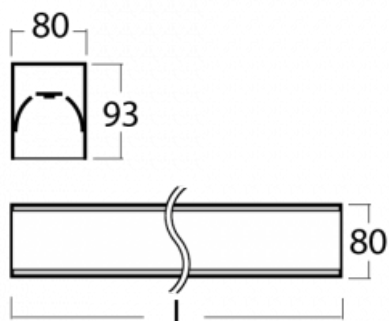

# Lina80-S

05S-200I-10GGD/840, W

EPD®

Lina80-S luminaires are available in recessed, surface, suspended or wall mounted versions, including the illuminated corner segments. Lina80-S system luminaire can be used to create different shapes or long lines, with special joints that prevent any light to shine through, creating thus a seamless visual effect, suitable for small offices as well as big halls.

## Technical drawing

|                                   |   |
|-----------------------------------|---|
| Type of installation              | Recessed, Surface, Wall mounted, Suspended, 3 circuit track       |
| Light distribution                | Direct  |
| Luminaire shape                   | Linear  |
| Colour of the luminaires          | White   |
| Material                          | Aluminium   |
| Lifetime                          | L90/B50 60 000 hours  |
| Warranty                          | 5 years   |
| Description of luminaires         | Luminaire recessed/surface/wall mounted/suspended/3 circuit track |
| Dimensions (l × w × h mm)         | 561 mm × 80 mm × 93 mm  |
| Weight                            | 2.6 kg  |
| Light source                      | LED MODUL   |
| DIR optical system                | Microprisma   |
| Luminous flux*                    | 1360 lm   |
| Colour Temperature                | 4000 K cool white   |
| Luminous efficacy                 | 110 lm/W  |
| MacAdam Light source              | 2   |
| Colour rendering index            | 80  |
| UGR max. X=4H<br>Y=8H, ρ=70,50,20 | 20.5  |

**00-00354, W**  
cable 5x0,75 1000mm,  
white

**00-00355, W**  
cable 5x0,75 2000mm,  
white

**00-00356, W**  
cable 5x0,75 4000mm,  
white

**00-00357, W**  
cable 5x0,75 6000mm,  
white

**00-00363, K**  
cable 5x1,5 2000mm