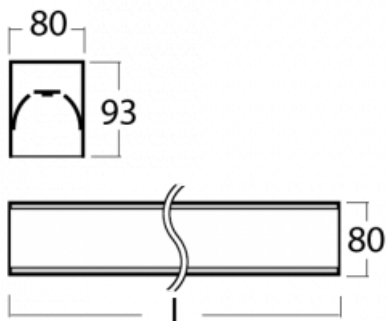

# Lina80-S

05S-200I-10GGD/830, S

Lina80-S luminaires are available in recessed, surface, suspended or wall mounted versions, including the illuminated corner segments. Lina80-S system luminaire can be used to create different shapes or long lines, with special joints that prevent any light to shine through, creating thus a seamless visual effect, suitable for small offices as well as big halls.

**Technical drawing**

Type of installation	Recessed, Surface, Wall mounted, Suspended, 3 circuit track
Light distribution	Direct
Luminaire shape	Linear
Colour of the luminaires	Silver
Material	Aluminium
Lifetime	L90/B50 60 000 hours
Warranty	5 years
Description of luminaires	Luminaire recessed/surface/wall mounted/suspended/3 circuit track
Dimensions (l × w × h mm)	561 mm × 80 mm × 93 mm
Weight	2.55 kg
Light source	LED MODUL
DIR optical system	Microprisma
Luminous flux*	1300 lm
Colour Temperature	3000 K warm white
Luminous efficacy	105 lm/W
MacAdam Light source	2
Colour rendering index	80
UGR max. X=4H Y=8H, ρ=70,50,20	20.3