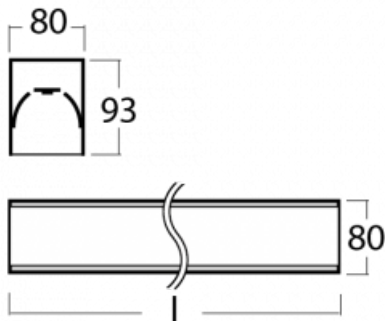

Luminaire

Lina80-S

05S-200I-10GETD/840, S

Lina80-S luminaires are available in recessed, surface, suspended or wall mounted versions, including the illuminated corner segments. Lina80-S system luminaire can be used to create different shapes or long lines, with special joints that prevent any light to shine through, creating thus a seamless visual effect, suitable for small offices as well as big halls.

Technical drawing

Type of installation	Recessed, Surface, Wall mounted, Suspended, 3 circuit track
Light distribution	Direct
Luminaire shape	Linear
Colour of the luminaires	Silver
Material	Aluminium
Lifetime	L90/B50 60 000 hours
Warranty	5 years
Description of luminaires	Luminaire recessed/surface/wall mounted/suspended/3 circuit track
Dimensions (l × w × h mm)	561 mm × 80 mm × 93 mm
Light source	LED MODUL
DIR optical system	Microprisma
Luminous flux*	470 lm
Colour Temperature	4000 K cool white
Luminous efficacy	121 lm/W
MacAdam Light source	2
Colour rendering index	80
UGR max. X=4H Y=8H, ρ=70,50,20	16.8

00-00355, K
 cable 5x0,75 2000mm,
 transparent

00-00356, K
 cable 5x0,75 4000mm,
 transparent

00-00357, K
 cable 5x0,75 6000mm,
 transparent

00-00363, K
 cable 5x1,5 2000mm

00-00364, K
 cable 5x1,5 4000mm

00-20700, S
 2 pcs of wall fastening
 Lipo/Lina/Sant

00-20900, F
 bracket for installation
 of suspended type of
 profile as recessed
 trimless

00-21300, S
 Lipo80-S, Lina80-S -
 pendant profile for track
 luminaires; l = 1122mm