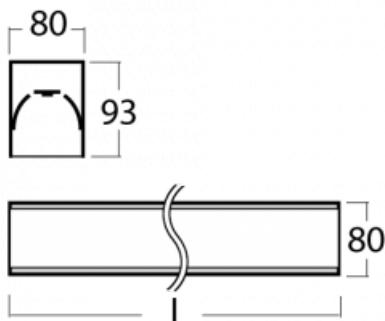

Luminaire

Lina80-S

05S-200I-10GETD/830, S

Lina80-S luminaires are available in recessed, surface, suspended or wall mounted versions, including the illuminated corner segments. Lina80-S system luminaire can be used to create different shapes or long lines, with special joints that prevent any light to shine through, creating thus a seamless visual effect, suitable for small offices as well as big halls.

Technical drawing

Type of installation	Recessed, Surface, Wall mounted, Suspended, 3 circuit track
Light distribution	Direct
Luminaire shape	Linear
Colour of the luminaires	Silver
Material	Aluminium
Lifetime	L90/B50 60 000 hours
Warranty	5 years
Description of luminaires	Luminaire recessed/surface/wall mounted/suspended/3 circuit track
Dimensions (l × w × h mm)	561 mm × 80 mm × 93 mm
Light source	LED MODUL
DIR optical system	Microprisma
Luminous flux*	450 lm
Colour Temperature	3000 K warm white
Luminous efficacy	115 lm/W
MacAdam Light source	2
Colour rendering index	80
UGR max. X=4H Y=8H, ρ=70,50,20	16.6

00-00355, K
 cable 5x0,75 2000mm,
 transparent

00-00356, K
 cable 5x0,75 4000mm,
 transparent

00-00357, K
 cable 5x0,75 6000mm,
 transparent

00-00363, K
 cable 5x1,5 2000mm

00-00364, K
 cable 5x1,5 4000mm

00-20700, S
 2 pcs of wall fastening
 Lipo/Lina/Sant

00-20900, F
 bracket for installation
 of suspended type of
 profile as recessed
 trimless

00-21300, S
 Lipo80-S, Lina80-S -
 pendant profile for track
 luminaires; l = 1122mm