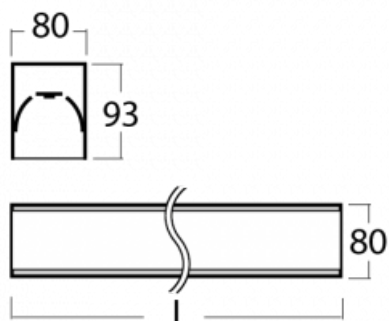

Luminaire

Lina80-S

05S-200I-10GEE/830, S

EPD®

Lina80-S luminaires are available in recessed, surface, suspended or wall mounted versions, including the illuminated corner segments. Lina80-S system luminaire can be used to create different shapes or long lines, with special joints that prevent any light to shine through, creating thus a seamless visual effect, suitable for small offices as well as big halls.

Technical drawing

Type of installation	Recessed, Surface, Wall mounted, Suspended, 3 circuit track
Light distribution	Direct
Luminaire shape	Linear
Colour of the luminaires	Silver
Material	Aluminium
Lifetime	L90/B50 60 000 hours
Warranty	5 years
Description of luminaires	Luminaire recessed/surface/wall mounted/suspended/3 circuit track
Dimensions	561 mm × 80 mm × 93 mm
Light source	LED MODUL
Type of optical system	Microprisma
Luminous flux*	450 lm
Colour Temperature	3000 K warm white
Luminous efficacy	115 lm/W
MacAdam Light source	2
Colour rendering index	80
UGR max. X=4H Y=8H, ρ=70,50,20	16.6

00-00352, K
 cable 3x0,75 2000mm

00-00358, K
 cable 3x0,75 4000mm

00-00360, K
 cable 3x0,75 6000mm

00-00363, K
 cable 5x1,5 2000mm

00-00364, K
 cable 5x1,5 4000mm

00-00365, K
 cable 5x1,5 6000mm

00-00370, S
 ceiling cup 80x80x32mm

00-21300, S
 Lipo80-S, Lina80-S -
 pendant profile for track
 luminaires; l = 1122mm

00-21301, S
 Lipo80-S, Lina80-S -
 pendant profile for track
 luminaires; l = 2242mm

00-51300, S
 set for suspension into
 3-phase track, non-
 dimmable luminaires