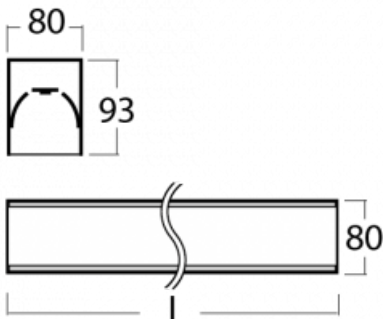

Luminaire

Lina80-S

05S-200I-10GED/840, S

Type of installation	Recessed, Surface, Wall mounted, Suspended, 3 circuit track
Light distribution	Direct
Luminaire shape	Linear
Colour of the luminaires	Silver
Material	Aluminium
Lifetime	L90/B50 60 000 hours
Warranty	5 years
Description of luminaires	Luminaire recessed/surface/wall mounted/suspended/3 circuit track
Dimensions (l × w × h mm)	561 mm × 80 mm × 93 mm
Light source	LED MODUL
DIR optical system	Microprisma
Luminous flux*	470 lm
Colour Temperature	4000 K cool white
Luminous efficacy	121 lm/W
MacAdam Light source	2
Colour rendering index	80
UGR max. X=4H Y=8H, ρ=70,50,20	16.8

Lina80-S luminaires are available in recessed, surface, suspended or wall mounted versions, including the illuminated corner segments. Lina80-S system luminaire can be used to create different shapes or long lines, with special joints that prevent any light to shine through, creating thus a seamless visual effect, suitable for small offices as well as big halls.

Technical drawing

Luminaire power input*	3.9 W
Connection of the luminaires	DALI
Electrical voltage	220-240V
Frequency	50/60Hz

 **CE** IP 40

*±10 %

Downloads

Installation instructions

Photos

Accessories

00-00200, N
 straight connector

00-00300, N
 wire suspension
 2000mm

00-00301, N
 wire suspension
 4000mm

00-00302, N
 wire suspension
 6000mm

00-00354, K
 cable 5x0,75 1000mm,
 transparent

00-00355, K
 cable 5x0,75 2000mm,
 transparent